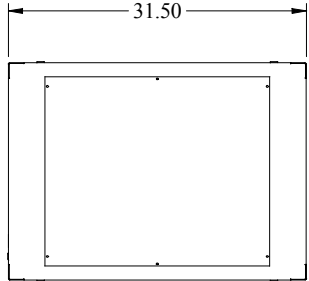

**HW** PART No. C2RR194231  
for more information visit  
[www.hammondmg.com](http://www.hammondmg.com)  
Data subject to change without notice  
Isometric drawing Not to Scale

TOP VIEW

FRONT VIEW

RIGHT SIDEVIEW

BACK VIEW

BOTTOM VIEW

.77  
REF