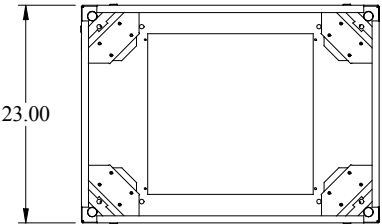

**HW** PART No. C2RR194231  
for more information visit  
[www.hammondmg.com](http://www.hammondmg.com)  
Data subject to change without notice  
Isometric drawing Not to Scale

TOP VIEW

FRONT VIEW

RIGHT SIDEVIEW

BACK VIEW

BOTTOM VIEW

.77  
REF