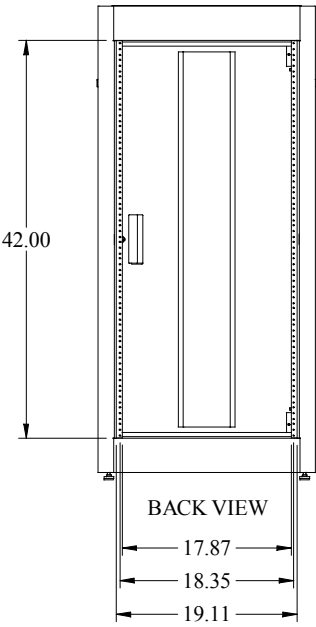

**HW** PART No. C2RR194231  
for more information visit  
[www.hammondmg.com](http://www.hammondmg.com)  
Data subject to change without notice  
Isometric drawing Not to Scale

TOP VIEW

FRONT VIEW

RIGHT SIDEVIEW

BACK VIEW

BOTTOM VIEW

.77  
REF