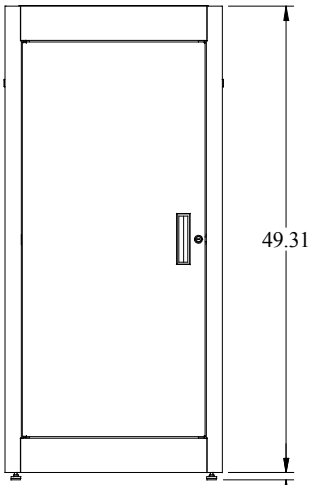

**HW** PART No. C2RR194231  
for more information visit  
[www.hammondmg.com](http://www.hammondmg.com)  
Data subject to change without notice  
Isometric drawing Not to Scale

TOP VIEW

FRONT VIEW

RIGHT SIDEVIEW

BACK VIEW

BOTTOM VIEW

.77  
REF